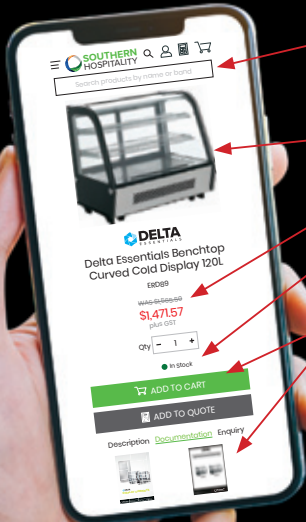

# ONLINE STORE

ORDER ANYTIME, ANYWHERE, ON ANY DEVICE

**Easy Search Function**

Search for a product from a particular category.

**Quick Access to Product Details**

- Image
- Pricing
- Stock Information
- Detailed product information (such as dimensions, services, user manuals)