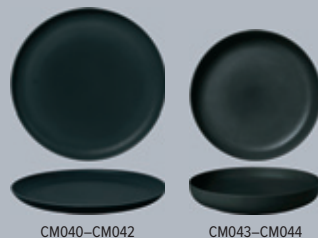

BARALEE POTTERY

Code	Description	Carton Qty

Baralee Pottery

Commercial Porcelain made in Thailand, fired at over 1200°C. Styled with a Fusion theme. Includes a fine edge, but is chip resistant. The white range has a gloss coating, while the glaze of the coloured ranges has a textured finish, with striking and on-trend colours.

Baralee Sand Jet Black

CM040	Round Coupe Plate 16cm	48
CM041	Round Coupe Plate 21cm	36
CM042	Round Coupe Plate 26cm	24
CM043	Deep Round Coupe Plate 21.5cm	24
CM044	Deep Round Coupe Plate 25.5cm	24
CM045	Deep Bowl 12cm	48
CM046	Deep Bowl 15cm	36
CM047	Shallow Bowl 17cm	36
CM048	Shallow Bowl 21cm	24
CM049	Mug 300ml	48

Baralee Sand Ruby Red

CM050	Flat Round Coupe Plate 16cm	48
CM051	Flat Round Coupe Plate 21cm	36
CM052	Flat Round Coupe Plate 26cm	24
CM053	Deep Round Coupe Plate 21.5cm	24
CM054	Deep Round Coupe Plate 25.5cm	24
CM055	Deep Bowl 12cm Ruby Red	48
CM056	Deep Bowl 15cm Ruby Red	36
CM057	Shallow Bowl 17cm	36
CM058	Shallow Bowl 21cm	24
CM059	Mug 300ml	48

NB: Colour and design can vary slightly from item to item due to artisan production techniques.