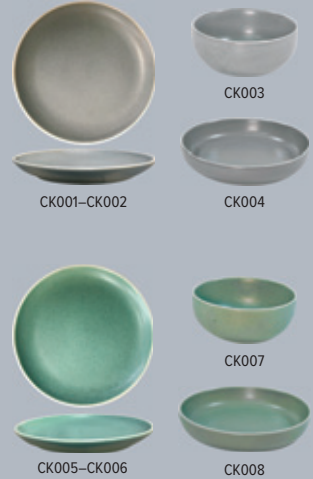

TABLEKRAFT POTTERY

Code	Description	Carton Qty

Tablekraft Urban

This high quality, vitrified porcelain range is aptly named, with modern textured colours perfect for inner-city chic food service. The communal white rim accents make this range easy to mix & match into a unique array of colour placements.

Tablekraft Urban Grey

CK001	Round Coupe Plate 20cm	24
CK002	Round Coupe Plate 26.5cm	12
CK003	Round Deep Bowl 15 x 6.5cmH	24
CK004	Round Bowl Flared 21 x 4.5cmH	24

Tablekraft Urban Green

CK005	Round Coupe Plate 20cm	24
CK006	Round Coupe Plate 26.5cm	12
CK007	Round Deep Bowl 15 x 6.5cmH	24
CK008	Round Bowl Flared 21 x 4.5cmH	24

NB: Colour and design can vary slightly from item to item due to artisan production techniques.

tk
tablekraft™ URBAN

tk tablekraft URBAN

Capturing the chefs imagination, Tablekraft's Dinnerware range combines traditional shapes with distinctive patterns.

VITRIFIED
PORCELAIN

REACTIVE
GLAZE

SCRATCH
RESISTANT