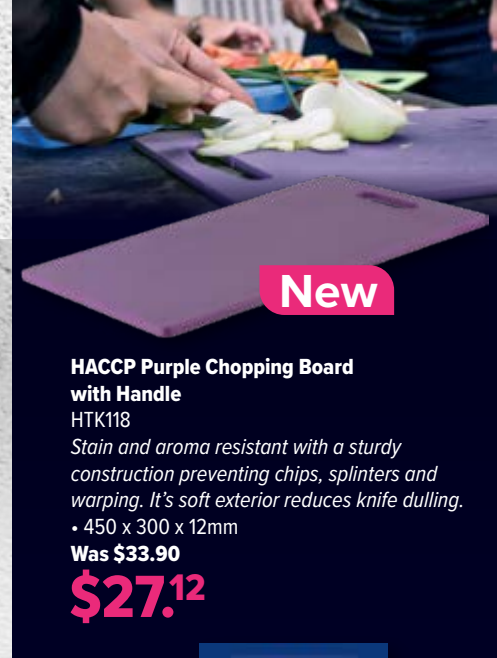

HACCP Purple Chopping Board with Handle
HTK118
Stain and aroma resistant with a sturdy construction preventing chips, splinters and warping. It's soft exterior reduces knife dulling.
• 450 x 300 x 12mm
Was $33.90
$27.12