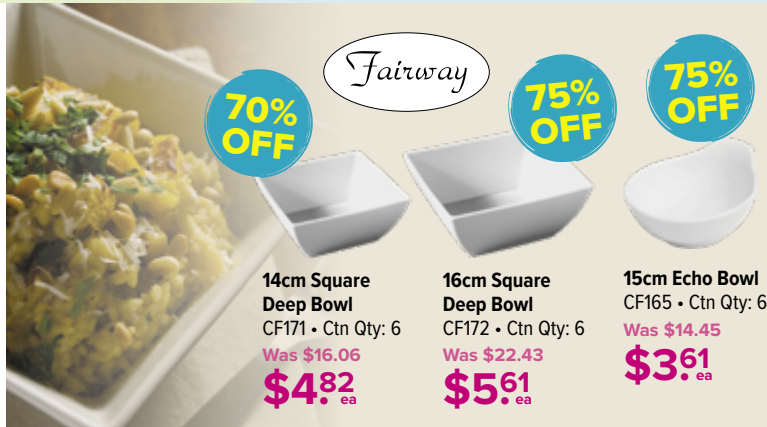

55% OFF

**Harvest/White 380ml Mug**  
CB243 • Ctn Qty: 36  
Was \$12.34  
**\$5.55** ea

55% OFF

70% OFF

**14cm Square Deep Bowl**  
CF171 • Ctn Qty: 6  
Was \$16.06  
**\$4.82** ea

75% OFF

**16cm Square Deep Bowl**  
CF172 • Ctn Qty: 6  
Was \$22.43  
**\$5.61** ea