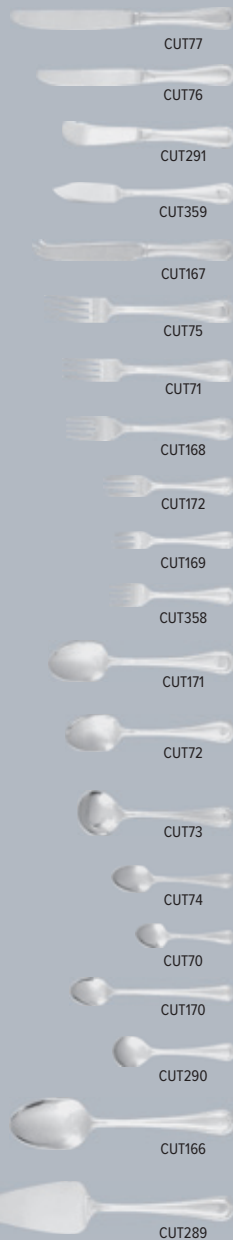

TABLEKRAFT PREMIUM GRADE

Code	Description	Carton Qty
OXFORD 18/10 Stainless Steel		
CUT77	Table Knife Solid Monoblock 245mm	Doz
CUT76	Dessert Knife Solid Monoblock 213mm	Doz
CUT75	Table Fork 210mm	Doz
CUT71	Dessert Fork 188mm	Doz
CUT72	Dessert Spoon 185mm	Doz
CUT73	Soup Spoon 175mm	Doz
CUT74	Teaspoon 135mm	Doz

tk OXFORD