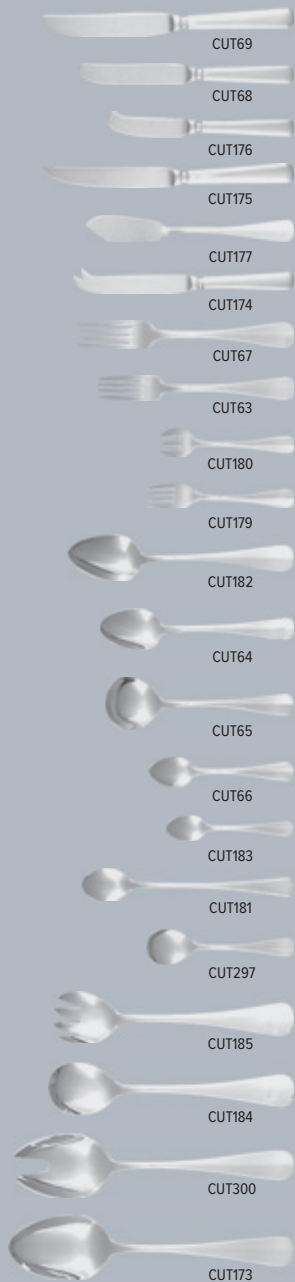

TABLEKRAFT PREMIUM GRADE

Code	Description	Carton Qty
OXFORD 18/10 Stainless Steel		
CUT77	Table Knife Solid Monoblock 245mm	Doz
CUT76	Dessert Knife Solid Monoblock 213mm	Doz
CUT75	Table Fork 210mm	Doz
CUT71	Dessert Fork 188mm	Doz
CUT72	Dessert Spoon 185mm	Doz
CUT73	Soup Spoon 175mm	Doz
CUT74	Teaspoon 135mm	Doz

tk OXFORD

tk ELITE

TABLEKRAFT PREMIUM GRADE

Code	Description	Carton Qty
ELITE 18/10 Stainless Steel		
CUT91	Table Knife Solid 222mm	Doz
CUT90	Dessert Knife Solid 205mm	Doz
CUT89	Table Fork Solid 195mm	Doz
CUT85	Dessert Fork 180mm	Doz
CUT86	Dessert Spoon 177mm	Doz
CUT87	Soup Spoon 170mm	Doz
CUT88	Teaspoon 142mm	Doz

TABLEKRAFT PREMIUM GRADE

Code	Description	Carton Qty
BOGART 18/10 Stainless Steel		
CUT69	Table Knife Solid Monoblock 245mm	Doz
CUT68	Dessert Knife Solid Monoblock 205mm	Doz
CUT67	Table Fork Solid Monoblock 208mm	Doz
CUT63	Dessert Fork 185mm	Doz
CUT64	Dessert Spoon 183mm	Doz
CUT65	Soup Spoon 180mm	Doz
CUT66	Teaspoon 137mm	Doz

tk BOGART

SOLA  **LUNA**

CUT421

CUT423

CUT422

CUT424

CUT425

CUT426