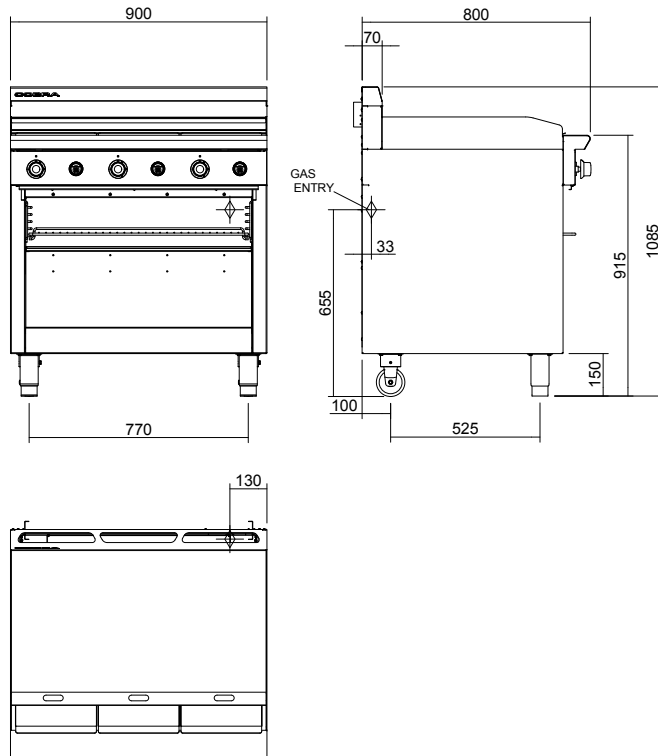

CR9D

CT9

900mm Gas Griddle Toaster

CT9

SPECIFICATIONS

Burners
3 x 21MJ/hr, 5.8kW tubular burners with grill radiants

Gas power (gross)
63MJ/hr, 16.5kW

Cooking surface
890mm x 520mm, 4628cm²

Toaster dimensions
Rack size 770mm x 430mm
Rack positions 5

Gas connection
R 1/2 (BSP) male
130mm from RH side, 32mm from rear, and 655mm from floor

Dimensions
Width 900mm
Depth 800mm
Height 915mm
Incl. splashback 1085mm