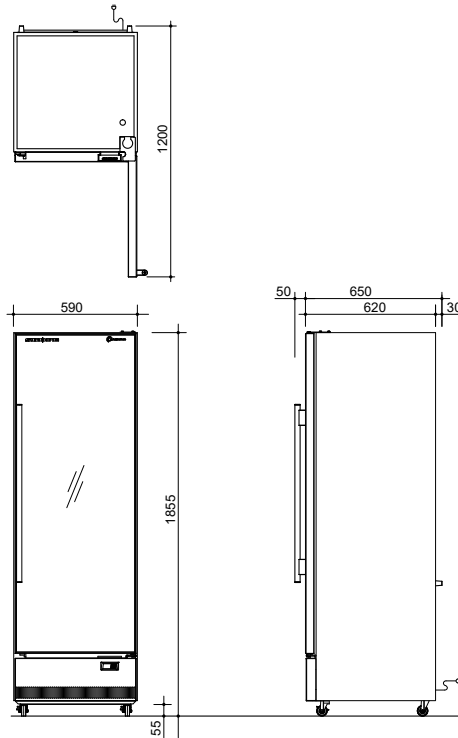

Cabinet

Type	ActiveCore		
Finish	Powder-coated black		
Insulation	Type	PU foam	
	Thickness (mm)	48	
	Blowing Agent	Cyclo-iso pentane (C5H10/C5H12)	
Doors	Type	Glass swing door, reversible hinge (double-glazed, low-e, argon-filled)	
	Opening Size	Height (mm)	1460
		Width (mm)	460
Shelving	Five adjustable height and angle wire shelves with optional gravity matting 2 × top and bottom shelf (470W × 300D), 3 × middle shelf (470W × 370D)		
Lighting	Sign	n.a.	
	Interior*	1 × 24 V LED strip	

Dimensions†

	External	Internal	Packed
Width (mm)	590	490	620
Depth (mm)	700	475	740
Height (mm)	1855 (castors)	1460	1855
Weight (kg)	102		117
Capacity (L)	340		
Footprint (m²)	0.41		

Ventilation (mm)

Top	50	Sides	Not required	Rear	30 (provided by stand-off)

Product Loading

	Without gravity matting		With gravity matting	
Facing	330 ml can	35	600 ml bottle	30
Loading	330 ml can	161	600 ml bottle	138

Performance

Product Temperature Range (°C)	1 to 4 (adjustable* from 1 to 15)
Maximum Ambient Temperature (°C)	40
Sound Power Level (dB(A))	55.2

Greenhouse and Energy Minimum Standards (GEMS)

Star Rating	10
Product Temperature Class	M1 (-1 to 5°C)
Total Energy Consumption	1.73 kWh/24 h
Annual Running Costs	$189 (@ $0.30/kWh)

Electrical

Supply	220 to 240 volts a.c., 50 Hz, single phase supply
Cord	3 m power cord with 3-pin, 10 amp plug
Current Draw (A)	1.8

Refrigeration

Controller	SCS Connect (SKOPE-connect™ compatible)		
System Type	Removable cartridge		
Cartridge Weight (kg)	17		
Refrigerant/Charge	R290/50 g		
Nominal Capacity (W)	371 (EN12900 MBP)		
Heat Rejection (W)	Average	75	Peak 100
Defrost Type	Automatic, off-cycle		
Drainage	No plumbing required		

* Accessible via the free SKOPE-connect™ app.

Dimensional Tolerances

† Allow for dimensional tolerances when installing the cabinet(s).

Linear dimensions	Single cabinet	Multiple cabinets	
		At each joint	At each end wall
Less than 1 metre	±5 mm	±5 mm	+15 mm
More than 1 metre	-5 mm to +10 mm	-5 mm to +10 mm	+15 mm