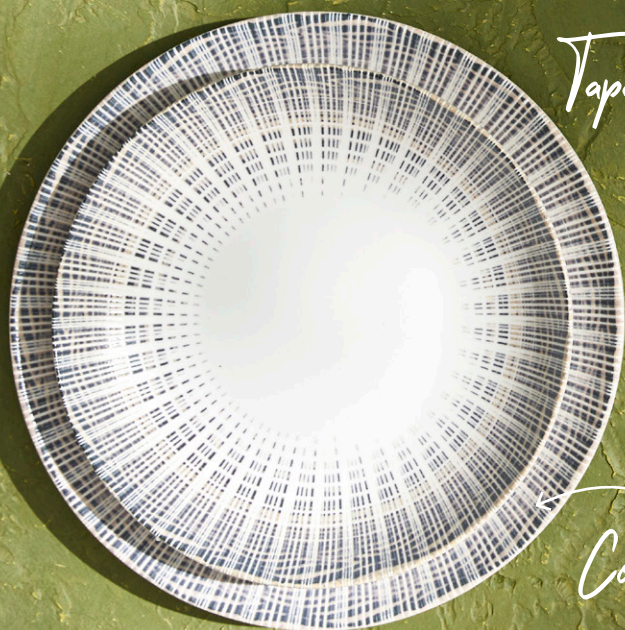

INTRODUCING GRANADA

Crafted from high-quality porcelain, Granada features a subtle decor of blue and beige hues on a fresh, bright white background.

An embossed seashell-inspired pattern around the edge adds elegance and texture. This durable commercial-grade range provides a stylish and functional addition to any dining experience.

Seashell Texture

Rice Bowls

Tapas Bowls

Coupe Plates

GRANADA

RANGE INCLUDES

Coupe Plate 210mm | CAR145

Coupe Plate 240mm | CAR146

Coupe Plate 270mm | CAR147

Deep Coupe Plate 230mm | CAR148

Tapas Bowl 160mm | CAR150

Rice Bowl 120mm | CAR151

To find out more, view the range online or visit your closest store.