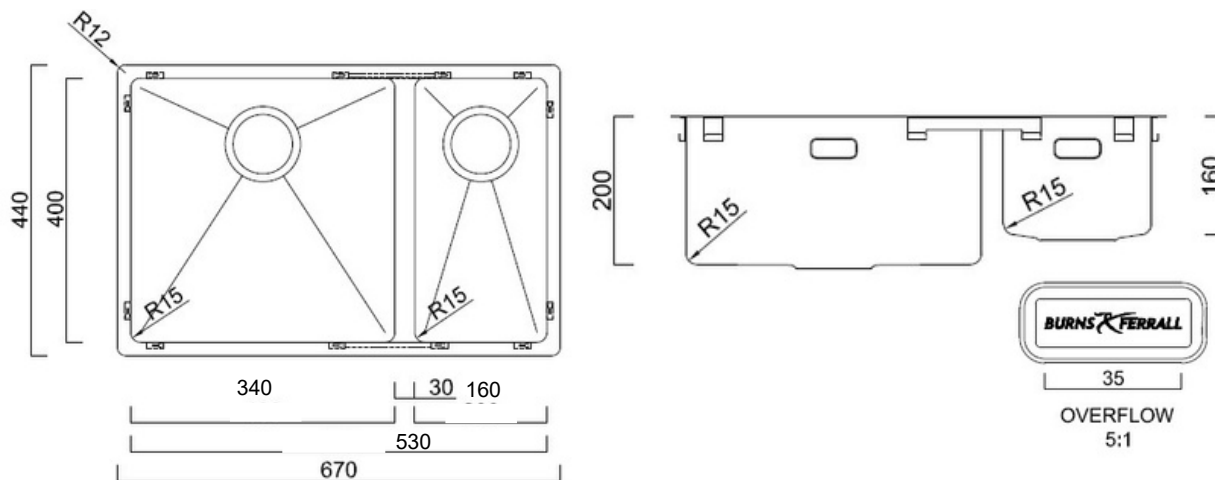

HKO178 B&FMOB200DL Double LH Fabricated Bowl

Dimensions

Specifications

1. Waste kit with overflow.
2. Inset lugs & clips.
3. Individual packed with cardboard corners.
4. Label and carton.

Product code	MOB200DL
Material	SUS304 - 1.2mm
Finish	Microbrush
Date	21 Jan 2025