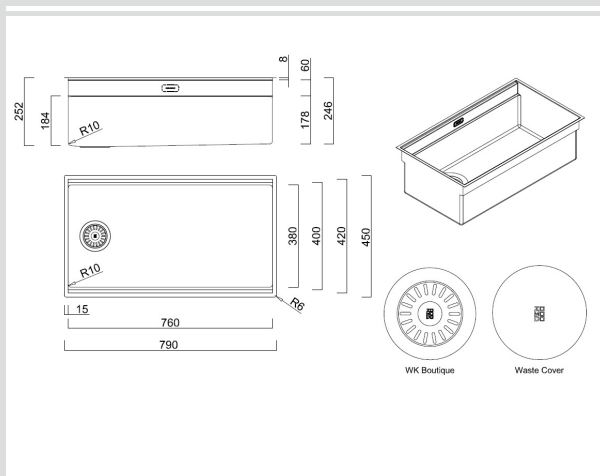

### Dimensions

### Specifications

Description	Single Bowl - Integrato
Overall Sink Size	790mm x 450mm x 252mm deep
Bowl Dimensions	760mm x 380mm x 246mm deep
Accessory Levels	2 Accessory Tier levels
Manufacture	Fabricated
Material	1.2mm Stainless steel 304

### Installation

Fixings	Topmount clips supplied
Template	N/A
Min Cabinet Size	900mm (allows 30mm on either side for hinges)
Waste Holes	1 x 90mm Flush Fit NOT Compatible with waste disposal