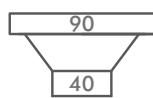

IQN760 Zomodo Integrato Single bowl

ZOMODO

Dimensions

Specifications

Description	Single Bowl - Integrato
Overall Sink Size	790mm x 450mm x 252mm deep
Bowl Dimensions	760mm x 380mm x 246mm deep
Accessory Levels	2 Accessory Tier levels
Manufacture	Fabricated
Material	1.2mm Stainless steel 304

Installation

Fixings	Topmount clips supplied
Template	N/A
Min Cabinet Size	900mm (allows 30mm on either side for hinges)
Waste Holes	1 x 90mm Flush Fit NOT Compatible with waste disposal

Plumbing

Waste Fittings	1 x 90mm basket wastes included
Overflow	Designer Badge style, included Compliant at 15L/Min (250ml/sec)

Replacement Parts

Full Waste Kit + O/Flow:	TBC
Plug/Basket:	TBC
Top Mount Clips:	ICC6B
Overflow Badge:	TBC

SURFACE FINISH

WASTE KIT

MATERIAL

INSTALLATION OPTIONS

PROFILE

Accessories INCLUDED

Optional Accessories

Reward Hospitality is pleased to offer a limited 25-year warranty on all Stainless Steel sinks used in normal domestic installations. Reward Hospitality warrants its sinks to be free from all manufacturing defects in material and workmanship. Reward Hospitality warrants the waste kits, basket sieves and overflow assembly to be free from manufacturing defects for a period of one (1) year. Reward Hospitality warrants taps to be free from manufacturing defects for a period of five (5) years, the supply hose and inner cartridge for a period of five (5) years, and the inner parts including the aerator and O-ring for a period of one (1) year from the date of purchase. Reward Hospitality will repair or replace (at Reward Hospitality's discretion), at no charge, excluding labour, any product supplied by Reward Hospitality that is proven to be defective under normal use.