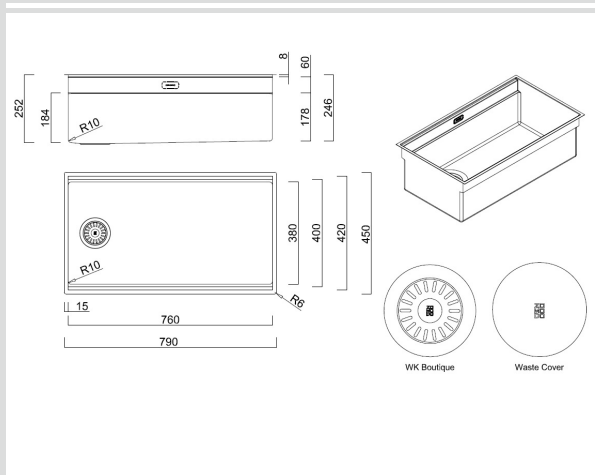

IQN760 Zomodo Integrato Single bowl

ZOMODO

Dimensions

Specifications

| | |
|-------------------|----------------------------|
| Description | Single Bowl - Integrato |
| Overall Sink Size | 790mm x 450mm x 252mm deep |
| Bowl Dimensions | 760mm x 380mm x 246mm deep |
| Accessory Levels | 2 Accessory Tier levels |
| Manufacture | Fabricated |
| Material | 1.2mm Stainless steel 304 |

Installation

| | |
|------------------|--|
| Fixings | Topmount clips supplied |
| Template | N/A |
| Min Cabinet Size | 900mm (allows 30mm on either side for hinges) |
| Waste Holes | 1 x 90mm Flush Fit NOT Compatible with waste disposal |

Plumbing

| | |
|----------------|--|
| Waste Fittings | 1 x 90mm basket wastes included |
| Overflow | Designer Badge style, included Compliant at 15L/Min (250ml/sec) |

Replacement Parts

| | |
|--------------------------|-------|
| Full Waste Kit + O/Flow: | TBC |
| Plug/Basket: | TBC |
| Top Mount Clips: | ICC6B |
| Overflow Badge: | TBC |