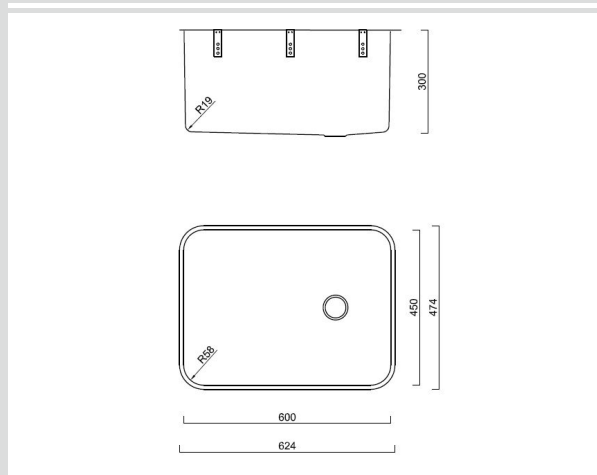

B600WKOF Burns & Ferrall Single bowl - with overflow

Dimensions

Specifications

Description	Single Bowl
Overall Sink Size	624mm x 474mm x 300mm deep
Bowl Dimensions	600mm x 450mm x 300mm deep
Drainer Length	N/A
Manufacture	Pressed
Material	1.2mm Stainless steel 304

Installation

Fixings	Screw down Tags
Template	N/A
Min Cabinet Size	720mm (allows 30mm on either side for hinges)
Waste Holes	1 x 50mm round

Plumbing

Waste Fittings	1 x 50mm waste + plug
Overflow	N/A

SURFACE FINISH