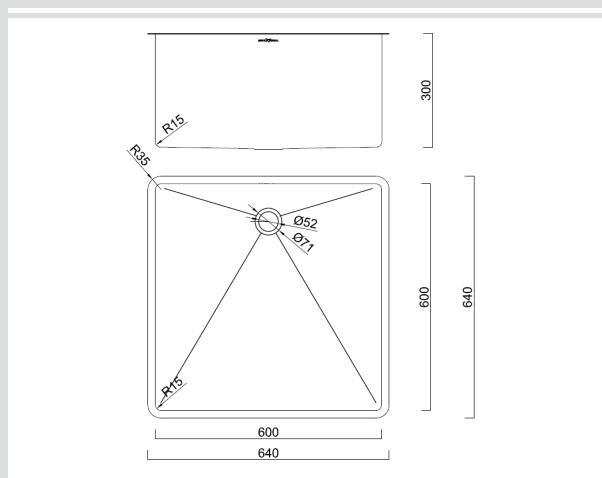

B600XL Burns & Ferrall Single bowl

Dimensions

Specifications

Description	Single Bowl
Overall Sink Size	640mm x 640mm x 300mm deep
Bowl Dimensions	600mm x 600mm x 300mm deep
Drainer Length	N/A
Manufacture	Pressed
Material	1.2mm Stainless steel 304

Installation

Fixings	Screw down Tags
Template	N/A
Min Cabinet Size	720mm (allows 30mm on either side for hinges)
Waste Holes	1 x 50mm round

Plumbing

Waste Fittings	1 x 50mm waste + plug
Overflow	N/A

SURFACE FINISH