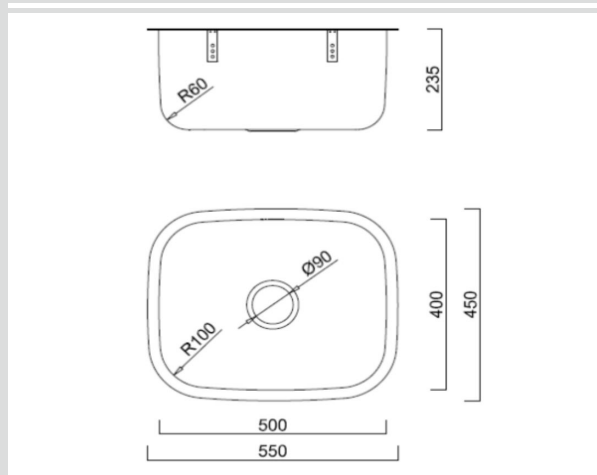

NB11-90OF Burns & Ferrall Single bowl

Dimensions

Specifications

Description	Single Bowl
Overall Sink Size	550mm x 450mm x 235mm deep
Bowl Dimensions	500mm x 400mm x 235mm deep
Drainer Length	N/A
Manufacture	Pressed
Material	1.2mm Stainless steel 304

Installation

Fixings	Screw down Tags
Template	N/A
Min Cabinet Size	560mm (allows 30mm on either side for hinges)
Waste Holes	1 x 50mm round

Plumbing

Waste Fittings	1 x 90mm basket wastes included
Overflow	Slotted Compliant at 15L/Min (250ml/sec)