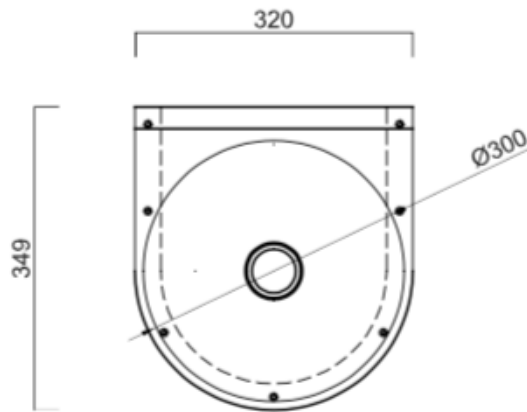

**Product Specification Sheet
 SECURE300**

Security basin:

- Features
- Material Thickness 1.0mm
 - Concealed Tamper Proof plumbing
 - Includes access panel with security screws

E&OE – it is recommended all measurements are taken directly from the product. Specification subject to change without notice, always consult the literature supplied with the product. Coloured images are indicative only.