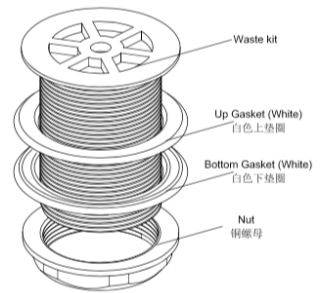

**Product Specification Sheet
 SECURE300**

Security basin:

- Features
- Material Thickness 1.0mm
 - Concealed Tamper Proof plumbing
 - Includes access panel with security screws

E&OE – it is recommended all measurements are taken directly from the product. Specification subject to change without notice, always consult the literature supplied with the product. Coloured images are indicative only.