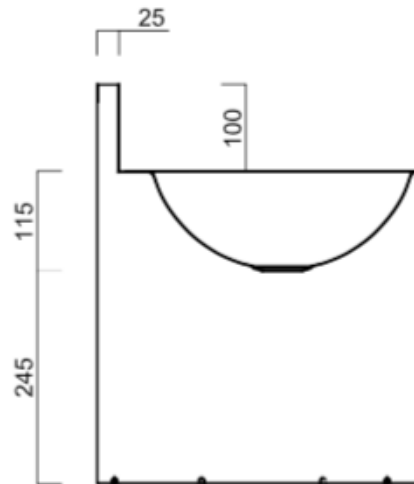

**Product Specification Sheet
 SECURE300**

Security basin:

- Features
- Material Thickness 1.0mm
 - Concealed Tamper Proof plumbing
 - Includes access panel with security screws

E&OE – it is recommended all measurements are taken directly from the product. Specification subject to change without notice, always consult the literature supplied with the product. Coloured images are indicative only.