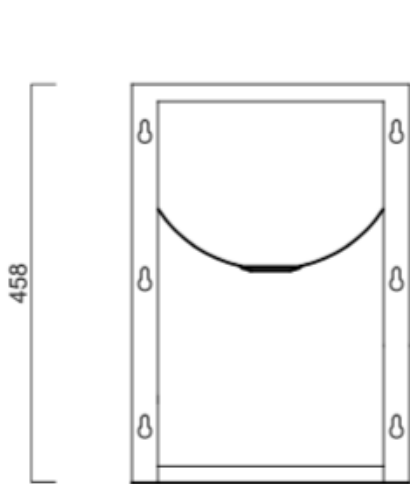

**Product Specification Sheet
 SECURE300**

Security basin:

- Features
- Material Thickness 1.0mm
 - Concealed Tamper Proof plumbing
 - Includes access panel with security screws

E&OE – it is recommended all measurements are taken directly from the product. Specification subject to change without notice, always consult the literature supplied with the product. Coloured images are indicative only.