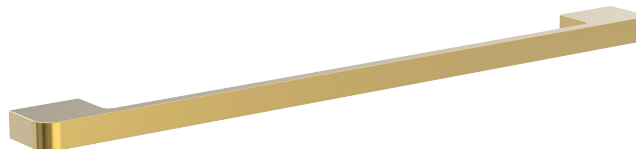

HAN280BP  
Black Pearl

HAN280EG  
Eureka Gold

HAN280RB  
Rio Bronze

## HAN280 Zomodo PVD Handle 180mm

ZOMODO

### Dimensions

### Specifications

Description	PVD KitchenHandle
Overall Sink Size	280mm x 23mm
Material	Stainless steel 304