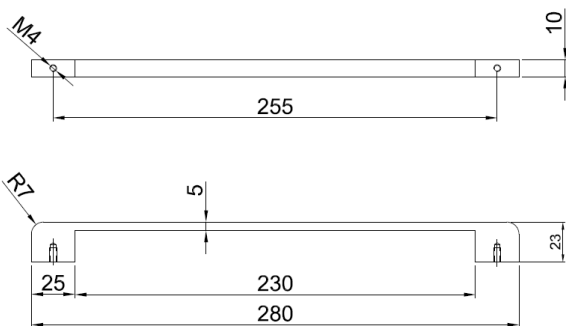

### Dimensions

### Specifications

Description	PVD KitchenHandle
Overall Sink Size	280mm x 23mm
Material	Stainless steel 304