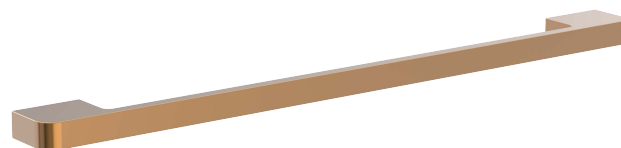

HAN280BP  
Black Pearl

HAN280EG  
Eureka Gold

HAN280RB  
Rio Bronze

## HAN280 Zomodo PVD Handle 180mm

ZOMODO

### Dimensions

### Specifications

Description	PVD KitchenHandle
Overall Sink Size	280mm x 23mm
Material	Stainless steel 304