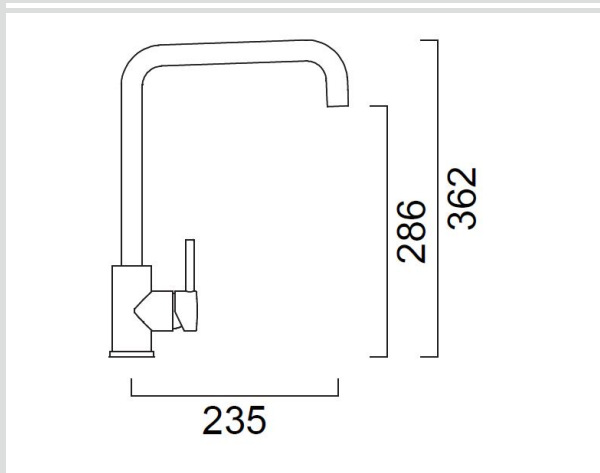

### Dimensions

### Specifications

Description	DELTA Black PVD tap
Overall Size	235mm x 362mm high
Material	Stainless steel 304 - with PVD

### Installation

Hole Cut out	35mm dia
Pressure	MAINS PRESSURE ONLY
Pull Out Dual Nozzle	NO