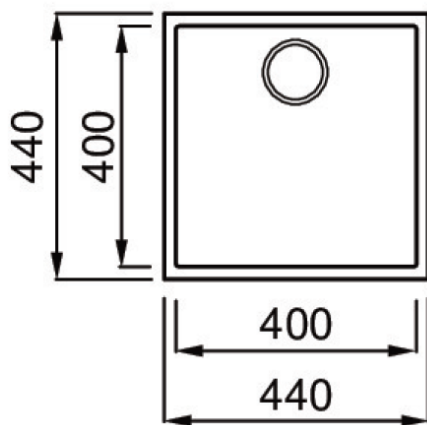

ELGQ102-40 - Elleci Black Granite single bowl (Undermount)

Dimensions

Specifications

Description	Single Bowl
Overall Sink Size	440mm x 440mm x 220mm deep
Bowl Dimensions	400mm x 400mm x 200mm deep
Drainer Length	N/A
Manufacture	Molded & Fired
Material	Composite Granite (80%) Resin (20%)

Installation

Fixings	N/A
Bench top	Under Mount Only
Min Cabinet Size	460mm (allows 30mm on either side for hinges)
Waste Holes	1 x 90mm round

Plumbing

Waste Fittings	1 x 90mm basket wastes included
Overflow	40mm dia chrome included Compliant at 15L/Min (250ml/sec)