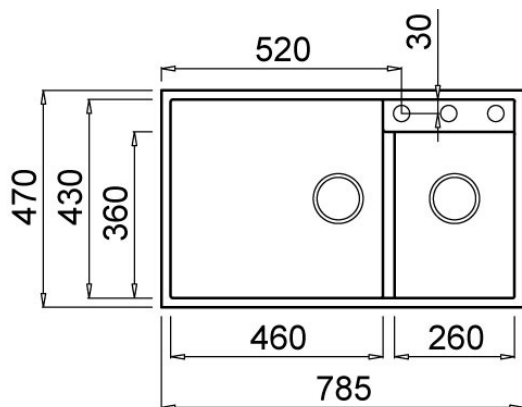

ELGQ440-68 - Elleci White Granitek Double bowl (Undermount)

Dimensions

Specifications

Description	Double Bowl
Overall Sink Size	785mm x 470mm x 220mm deep
Bowl Dimensions	460mm x 430mm x 220mm deep 260mm x 360mm x 220mm deep
Drainer Length	N/A
Manufacture	Molded & Fired
Material	Composite Granite (80%) Resin (20%)

Installation

Fixings	N/A
Bench top	Under Mount Only
Min Cabinet Size	845mm (allows 30mm on either side for hinges)
Waste Holes	2 x 90mm round

Plumbing

Waste Fittings	2 x 90mm basket wastes included
Overflow	40mm dia chrome included Compliant at 15L/Min (250ml/sec)