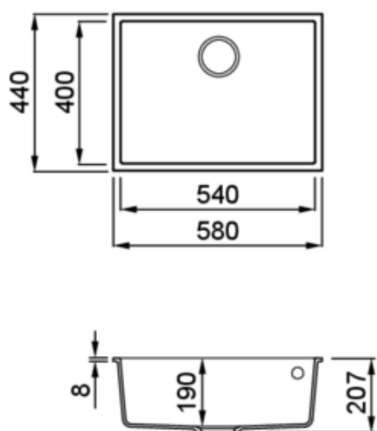

ELGQ110-68 - Elleci White Granitek single bowl (Undermount)

Dimensions

Specifications

Description	Single Bowl
Overall Sink Size	580mm x 440mm x 210mm deep
Bowl Dimensions	540mm x 400mm x 200mm deep
Drainer Length	N/A
Manufacture	Molded & Fired
Material	Composite Granite (80%) Resin (20%)

Installation

Fixings	N/A
Bench top	Under Mount Only
Min Cabinet Size	600mm (allows 30mm on either side for hinges)
Waste Holes	1 x 90mm round

Plumbing

Waste Fittings	1 x 90mm basket wastes included
Overflow	40mm dia chrome included Compliant at 15L/Min (250ml/sec)