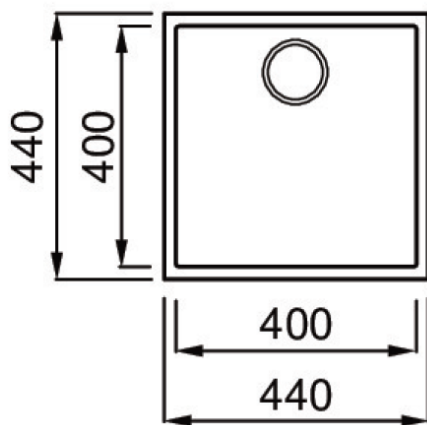

ELGQ102-68 - Elleci White Granitek single bowl (Undermount)

Dimensions

Specifications

Description	Single Bowl
Overall Sink Size	440mm x 440mm x 220mm deep
Bowl Dimensions	400mm x 400mm x 200mm deep
Drainer Length	N/A
Manufacture	Molded & Fired
Material	Composite Granite (80%) Resin (20%)

Installation

Fixings	N/A
Bench top	Under Mount Only
Min Cabinet Size	460mm (allows 30mm on either side for hinges)
Waste Holes	1 x 90mm round

Plumbing

Waste Fittings	1 x 90mm basket wastes included
Overflow	40mm dia chrome included Compliant at 15L/Min (250ml/sec)