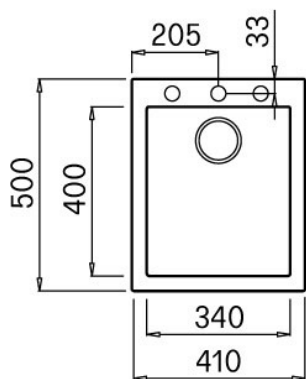

ELGQ100-40T - Elleci Black Granitek single bowl (Top mount)

Dimensions

Specifications

Description	Single Bowl
Overall Sink Size	410mm x 500mm x 200mm deep
Bowl Dimensions	340mm x 400mm x 190mm deep
Drainer Length	N/A
Manufacture	Molded & Fired
Material	Composite Granite (80%) Resin (20%)

Installation

Fixings	Clips already fitted to sink
Bench top	Top Mount Only
Min Cabinet Size	400mm (allows 30mm on either side for hinges)
Waste Holes	1 x 90mm round

Plumbing

Waste Fittings	1 x 90mm basket wastes included
Overflow	40mm dia chrome included Compliant at 15L/Min (250ml/sec)