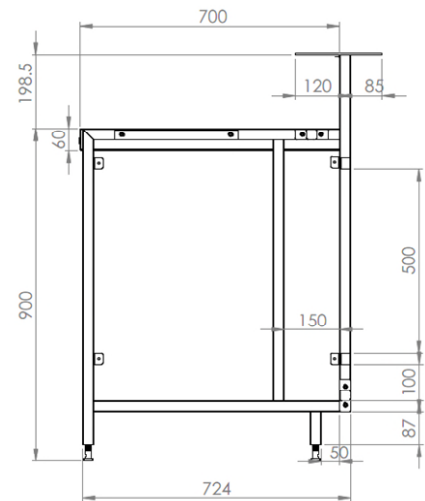

SIMPLY STAINLESS

Simply Bar Solutions

* Units 600mm to 1800mm have 4 legs

* Units 2100mm & 2400mm have 6 legs

SPECIFICATION	
Tops	High quality 304 grade stainless steel, 1.2mm gauge, no. 4 finish
Core	3mm zincalume, top hat stiffening, marine grade protective paint
Frames	30mm square stainless steel tube, satin polished, adjustable stainless disc feet
Servery	6mm stainless steel flatbar, welded to frame, 2 fixing holes

*Elevation shows 700mm deep unit

SBM-BM	Bar Module	
	Product Code	Dimensions
	CBM-6-0600	600mm x 600mm x 900mm
	CBM-6-0900	900mm x 600mm x 900mm
	CBM-6-1200	1200mm x 600mm x 900mm
	CBM-6-1500	1500mm x 600mm x 900mm
	CBM-6-1800	1800mm x 600mm x 900mm
	CBM-6-2100	2100mm x 600mm x 900mm
	CBM-6-2400	2400mm x 600mm x 900mm
	CBM-7-0600	600mm x 700mm x 900mm
	CBM-7-0900	900mm x 700mm x 900mm
	CBM-7-1200	1200mm x 700mm x 900mm
	CBM-7-1500	1500mm x 700mm x 900mm
	CBM-7-1800	1800mm x 700mm x 900mm
	CBM-7-2100	2100mm x 700mm x 900mm
	CBM-7-2400	2400mm x 700mm x 900mm