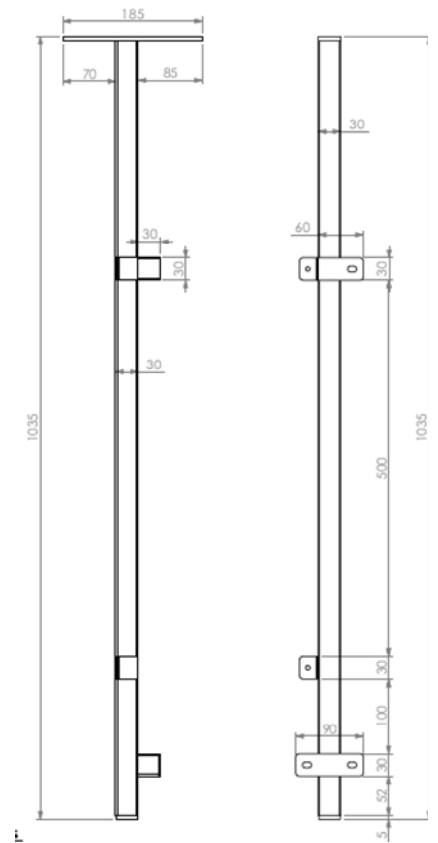

**SIMPLY**  
**STAINLESS**  
Simply Bar Solutions

SPECIFICATION	
Tops	High quality 304 grade stainless steel, 1.2mm gauge, no. 4 finish
Frames	38mm square stainless steel tube, satin polished, adjustable stainless lug feet
Servery	6mm flat bar, welded to frame, 2 fixing holes

SBM-EPK	End Panel Kits & Serve over Support	
	Product Code	Dimensions
	SBM-6-EPK	N/A
	SBM-7-EPK	N/A
	SBM-SOS	N/A