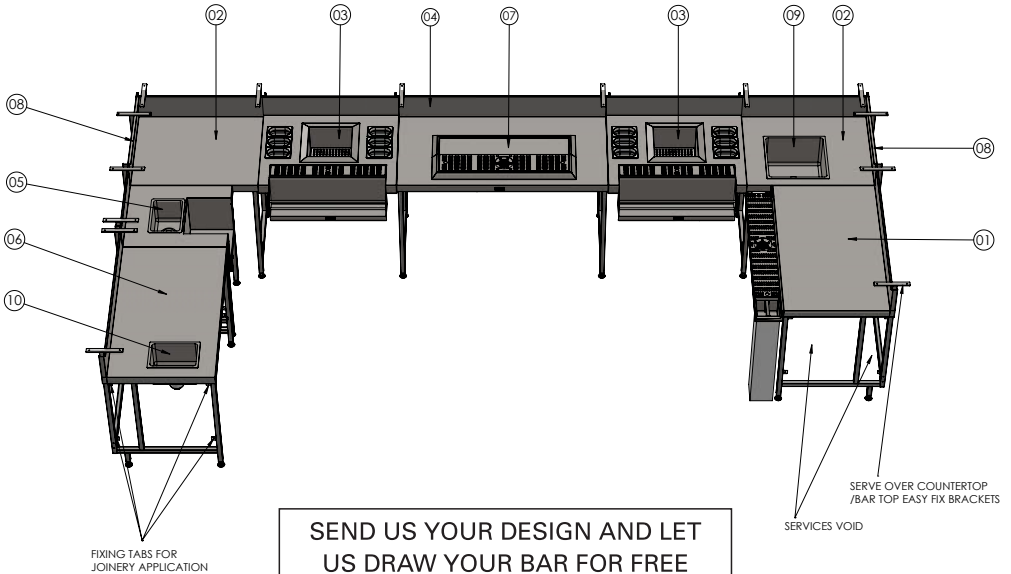

SIMPLY **STAINLESS**

Modular Bar Solutions

WARRANTY

www.simplystainless.com

simply

the best system available

SAMPLE BAR DRAWING

ITEM NO.	PART NO.	DESCRIPTION	QTY
01	SBM-CB-7-1200	BAR MODULE COFFEE BENCH 1200mm	1
02	SBM-7-0900	BAR MODULE 900mm	2
03	SBM-CS-7-0950	COCKTAIL STATION 950mm	2
04	SBM-7-1500	BAR MODULE 1500mm	1
05	SBM-BL-7-0600	BLENDER STATION 600mm	1
06	SBM-7-1200	BAR MODULE 1200mm	1
07	SBM-CTBS-GR-0900	COUNTER TOP BEER STATION W/GLASS RINSE 900mm	1
08	SBM-EPK-700	END PANEL KIT FOR 700 SERIES	2
09	SBM-WS	WASH SINK	1
10	SBM-HB	BOWL 11 LITRE HAND BASIN	1

See your local dealer for immediate delivery

see inside for product index

**Single Bar Module
600mm**

SBM-6-0600	SBM-6-1800
SBM-6-0900	SBM-6-2100
SBM-6-1200	SBM-6-2400
SBM-6-1500	

**Single Bar Module
700mm**