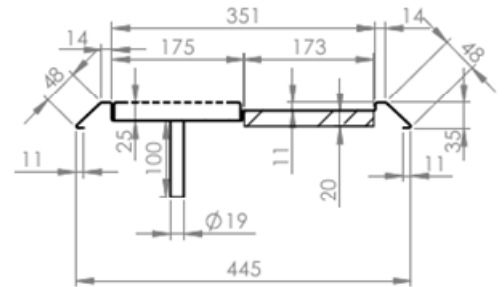

**SIMPLY**  
**STAINLESS**  
Simply Bar Solutions

<b>SPECIFICATION</b>	
Material	High quality 304 grade stainless steel, 1.2mm gauge, no. 4 finish
Beer Station	Fully integrate jug rinser (GR Models only), stainless steel drip tray, polyurethane board for front attachment below, chamfered lip, ½" BSP drain spigot

SBM-CTBS	Counter Top Beer Station	
	Product Code	Dimensions
	SBM-CTBS-0600	694 x 445
	SBM-CTBS-0900	994 x 445
	SBM-CTBS-1200	1294 x 445
	SBM-CTBS-GR-0600	694 x 445
	SBM-CTBS-GR-0900	994 x 445
	SBM-CTBS-GR-1200	1294 x 445