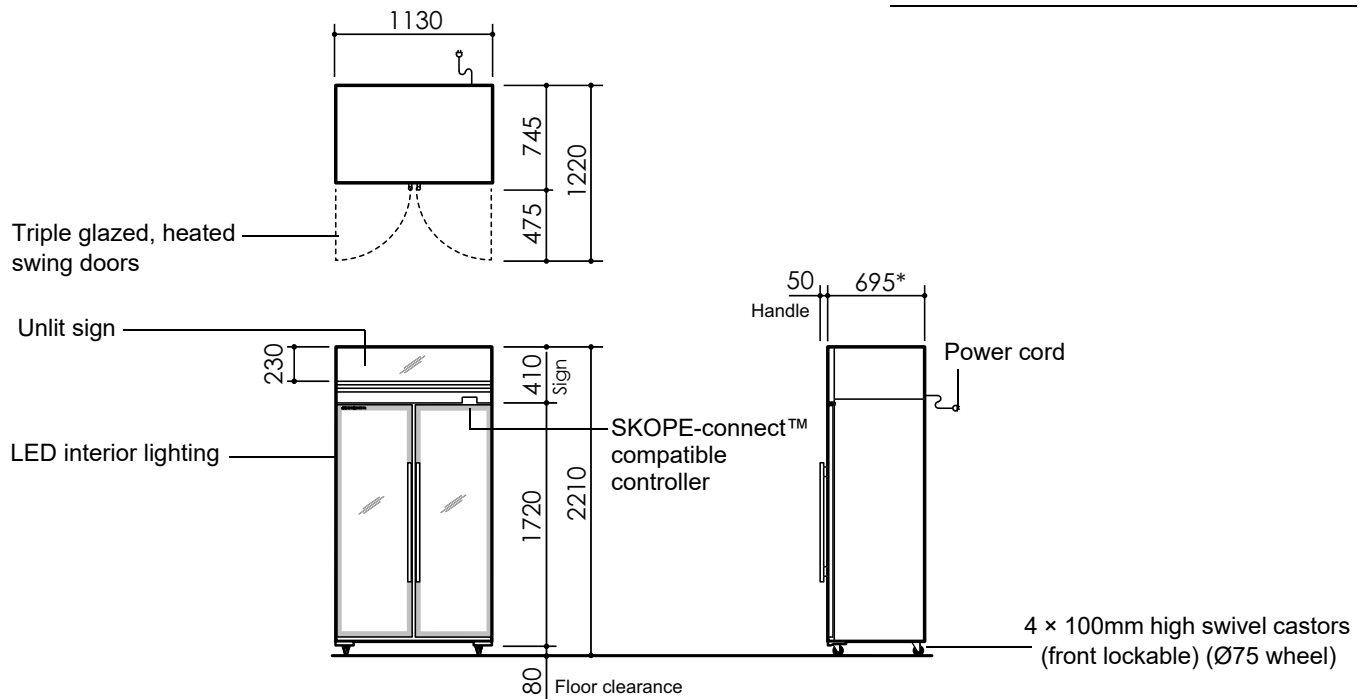

specifications

TMF1000N-A Series

ActiveCore Series, 2 Door (Glass), Upright Freezer

Project: _____
Item No: _____

CABINET	
Doors	2 × self-closing, triple glazed, single Low-E film, heated, lockable, argon filled, toughened safety glass swing doors (hinged LH, RH)
Internal door opening	2 × door openings: 1570mm high × 450mm wide
Shelves	5 × adjustable height wire shelves: 1015mm wide × 470mm deep
Sign	Unlit
Material	Powdercoat galvanised steel
PERFORMANCE	
Max. ambient temp.	40°C
Temperature range	-21°C to -18°C (adjustable with SKOPE-connect™ -26°C to -12°C)
Noise measurement	Standard: ≤63.5 dB(A) Hush Mode: ≤61.5 dB(A)
GEMS class	L1
GEMS energy consumption	16.17 kWh/24h
GEMS annual running cost	\$1,771 p.a. (@ \$0.30/kWh)
ELECTRICAL	
Electrical safety climate class	5
Interior side lighting	2 × 1400mm, 15W LED
Power cord	Supplied with 10 Amp plug and 2.3m lead
Power supply	220-240 Volts a.c. 50 Hz, single phase supply
Current draw	5.5 Amps (includes unit 3.5 Amps)
REFRIGERATION	
Controller	SCS Connect (SKOPE-connect™ compatible)
Connectivity interface	Bluetooth
Refrigeration system	Top mounted, integral, removable ActiveCore freezer cartridge (UTHDNI-0043)
Refrigerant	R290 / 107g (natural refrigerant)
Nominal capacity	920 Watts (4500rpm)
Heat rejection (Avg./Peak)	680 Watts/825 Watts
Drainage	No plumbing required

DIMENSIONS		
	External	Internal
Height	2210mm	1570mm
Width	1130mm	1030mm
Depth	745mm	554mm
Floor area	0.84m ²	
Weight	225kg	
Volume	980L	

* Depth 695mm excludes removable door handle and door lock bracket

Dimensional tolerances		
Before installing this cabinet allow the following dimensional tolerances:		
Linear dimensions	Overall cabinet dimensions	
Less than 1 metre	±5mm	
More than 1 metre	-5mm to +10mm	
	Length of multiple cabinets	
	At each joint	At each end wall
Less than 1 metre	±5mm	+15mm
More than 1 metre	-5mm to +10mm	+15mm