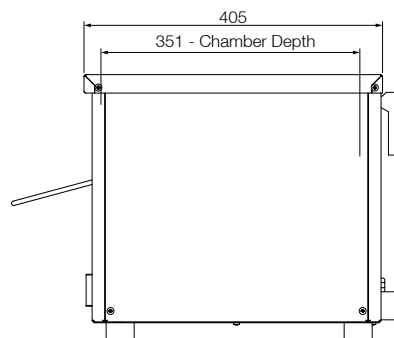

Specifications:

Model	W.GTQI15
Height	362mm
Width	673mm
Depth	527mm
Power	3.36kW
	15A plug & lead fitted
Capacity	15 Slice

Due to continuous product research and development, the information contained herein is subject to change without notice.