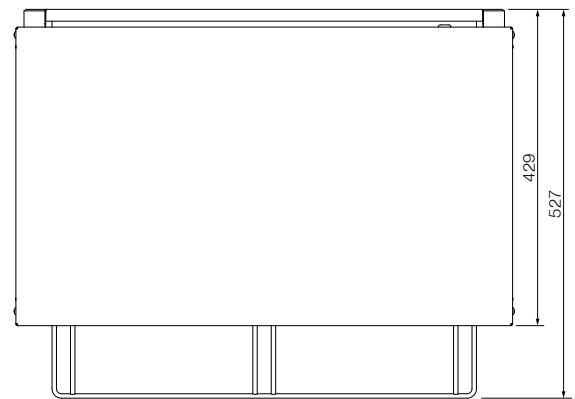

Toaster Griller W.GTQI15

Product Information:

- Energy efficient 'instant' heat, ceramic coated glass infrared elements
- Fast, exceptionally even grilling and toasting
- Timer controlled operation
- Select top & bottom or top only heat
- Multiple position slides and rack for safer loading
- Easy to clean removable crumb tray
- Stainless steel construction
- Internal opening 551 x 351 x 87mm
- Includes wall mount brackets as standard

Specifications:

Model	W.GTQI15
Height	362mm
Width	673mm
Depth	527mm
Power	3.36kW
	15A plug & lead fitted
Capacity	15 Slice

Due to continuous product research and development, the information contained herein is subject to change without notice.