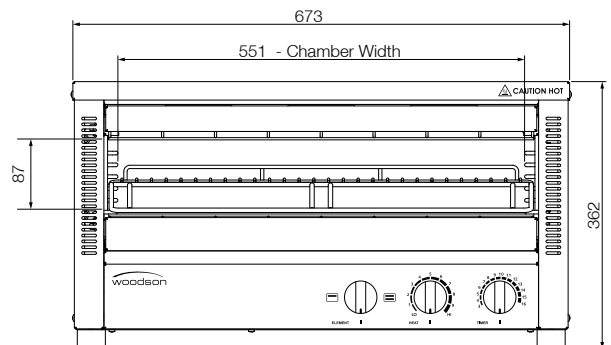

Toaster Griller W.GTQI15

Product Information:

- Energy efficient 'instant' heat, ceramic coated glass infrared elements
- Fast, exceptionally even grilling and toasting
- Timer controlled operation
- Select top & bottom or top only heat
- Multiple position slides and rack for safer loading
- Easy to clean removable crumb tray
- Stainless steel construction
- Internal opening 551 x 351 x 87mm
- Includes wall mount brackets as standard

Specifications:

Model	W.GTQI15
Height	362mm
Width	673mm
Depth	527mm
Power	3.36kW
	15A plug & lead fitted
Capacity	15 Slice

Due to continuous product research and development, the information contained herein is subject to change without notice.