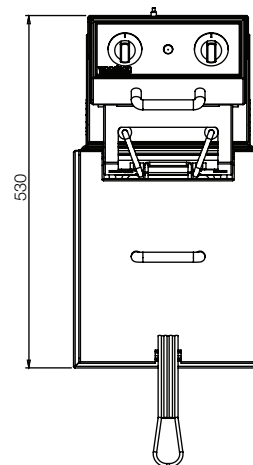

Product Information:

- Auto-Lift Fryer 8L fryer
- Precise thermostat control
- Tight fitting cover encloses fryer, even with the basket in the frying position
- Easily removed 1/2 GN sized oil pan
- Complete stainless steel construction - including slide-out drip tray
- Element guards and fish plate provided
- Basket rail for draining
- Over-temperature cut-out for safety
- Power on and indicator light

Product Code: W.FAS80

Technical Data:

Dimensions: W x D x H: 285 x 530 x 384
 Total Connected Load: 2.9kW
 Electrical Connection: 15A plug & lead fitted
 Temperature: 95°C - 205°C

Top View

Side View

Front View