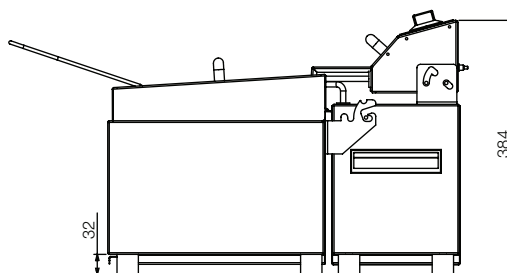

Product Information:

- Auto-Lift Fryer 8L fryer
- Precise thermostat control
- Tight fitting cover encloses fryer, even with the basket in the frying position
- Easily removed 1/2 GN sized oil pan
- Complete stainless steel construction - including slide-out drip tray
- Element guards and fish plate provided
- Basket rail for draining
- Over-temperature cut-out for safety
- Power on and indicator light

Product Code: W.FAS80

Technical Data:

Dimensions: W x D x H: 285 x 530 x 384
 Total Connected Load: 2.9kW
 Electrical Connection: 15A plug & lead fitted
 Temperature: 95°C - 205°C

Top View

Side View

Front View