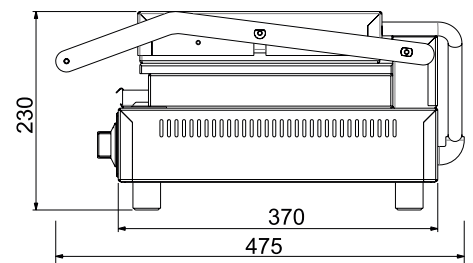

W.CT8

SPECIFICATIONS

kW 2.2 **Amps** 10 **Weight** 24kg
Width 495 **Depth** 475 **Height** 230

Dealer:

Front View

Side View

We reserve the right to alter specifications of products without notice. All dimensions are in mm.