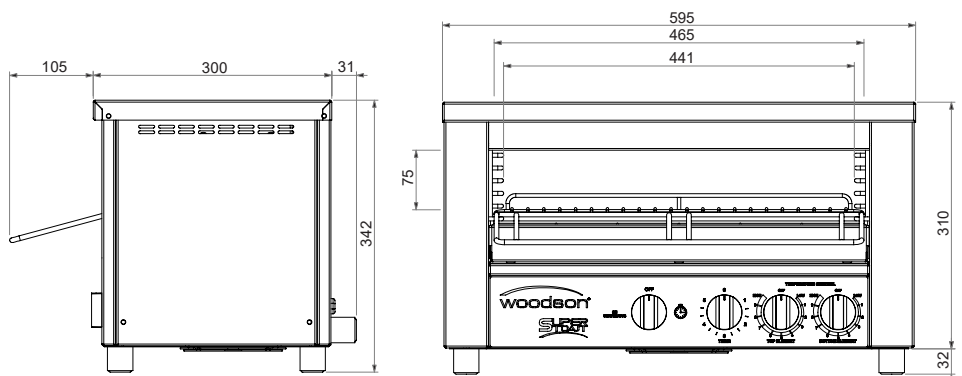

SPECIFICATIONS

10 / 15
kW 2.4 / 3.6 Amps 10 / 15
Width 595mm Depth 331mm
Height 342mm

Dealer:

We reserve the right to alter specifications of products without notice. All dimensions are in mm.