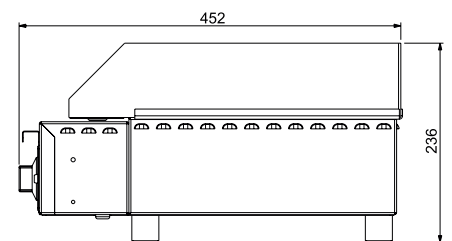

### FEATURES & BENEFITS

- 8mm thick cast steel hot plate - 520mm x 330mm
- Removable grease drain drawer
- Thermostat control and pilot light to indicate power on
- Complete stainless steel construction
- Supplied with 10 amp plug - operates from a standard power point

### SPECIFICATIONS

**kW 2.2    Amps 10    Weight 20kg**  
**Width 525    Depth 450    Height 235**

Front View

Side View

Dealer:

**We reserve the right to alter specifications of products without notice. All dimensions are in mm.**