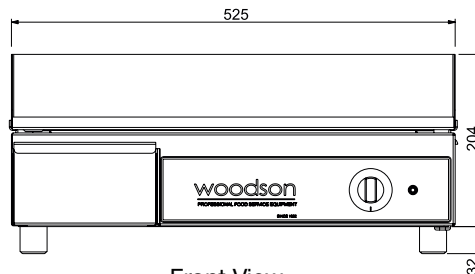

### FEATURES & BENEFITS

- 8mm thick cast steel hot plate - 520mm x 330mm
- Removable grease drain drawer
- Thermostat control and pilot light to indicate power on
- Complete stainless steel construction
- Supplied with 10 amp plug - operates from a standard power point

### SPECIFICATIONS

**kW 2.2    Amps 10    Weight 20kg**  
**Width 525    Depth 450    Height 235**

Front View

Side View

Dealer:

**We reserve the right to alter specifications of products without notice. All dimensions are in mm.**