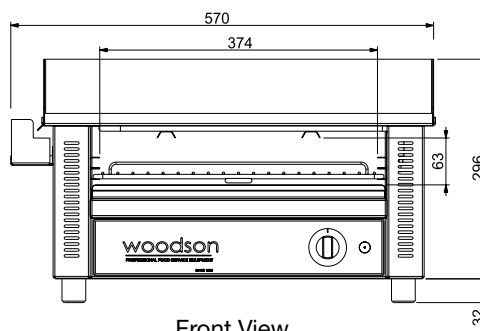

## SPECIFICATIONS

### W.GDT60

**kW 2.2      Amps 10      Weight 21kg**  
**Width 570    Depth 450      Height 330**

### W.GDT65

**kW 3.6      Amps 15      Weight 21kg**  
**Width 570    Depth 450      Height 330**

Front View

Side View

**We reserve the right to alter specifications of products without notice. All dimensions are in mm.**