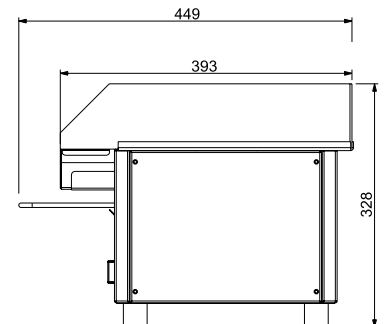

### W.GDT60

**kW 2.2      Amps 10      Weight 21kg**  
**Width 570    Depth 450      Height 330**

### W.GDT65

**kW 3.6      Amps 15      Weight 21kg**  
**Width 570    Depth 450      Height 330**

Front View

Side View

**We reserve the right to alter specifications of products without notice. All dimensions are in mm.**