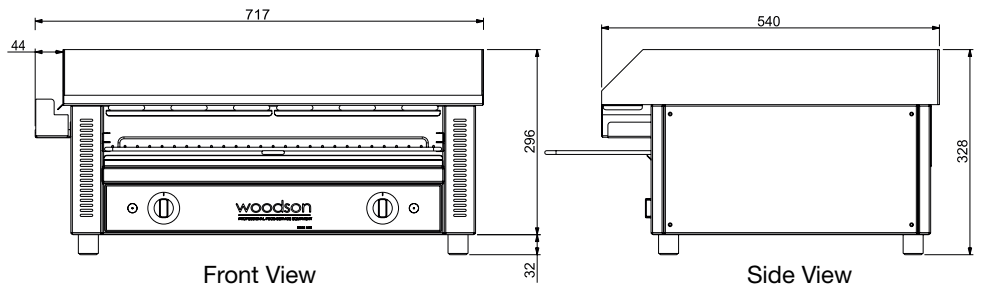

Detachable side-mounted drain tray

Rack toaster

Complete stainless steel construction

FEATURES & BENEFITS

- Combined hot plate griddle with toaster
- Complete stainless steel construction
- Integrated splashback
- 12mm thick cast steel plate - 671mm x 484mm
- Twin thermostat control for two side-by-side elements
- Easy-clean removable crumb tray
- Detachable side-mounted drain gutter

W.GDT75

SPECIFICATIONS

kW 4.4 **Amps** 20 **Weight** 40kg
Width 720 **Depth** 630 **Height** 330

Dealer:

We reserve the right to alter specifications of products without notice. All dimensions are in mm.