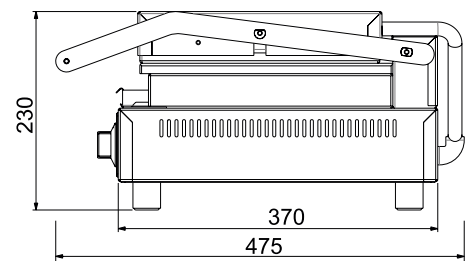

## SPECIFICATIONS

**kW** 2.2      **Amps** 10      **Weight** 24kg  
**Width** 495      **Depth** 475      **Height** 230

Dealer:

Front View

Side View

**We reserve the right to alter specifications of products without notice. All dimensions are in mm.**