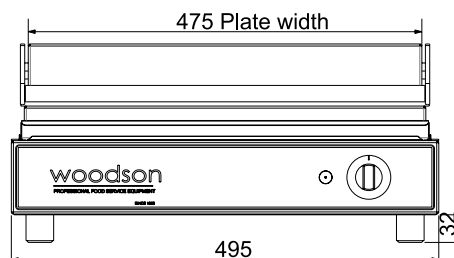

## SPECIFICATIONS

**kW** 2.2      **Amps** 10      **Weight** 24kg  
**Width** 495      **Depth** 475      **Height** 230

Dealer:

Front View

Side View

**We reserve the right to alter specifications of products without notice. All dimensions are in mm.**