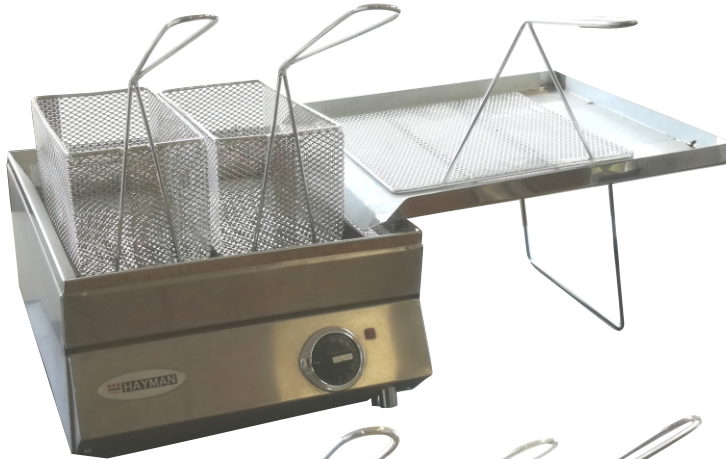

HAYMAN

Industries Limited

Manufactures of Quality Catering Equipment since 1939

PF 215 & 345

The Hayman PF 215 is a medium range, 2 basket Fryer for 15 amp single phase operation. Features an up front drain tap and combination lid and drain tray with folding legs

The Hayman PF 345 is a fast powerful 3 basket Fryer with 10Kw performance. Features an up front drain tap, a stainless steel lid that can be used as a splash back.

BENCHTOP DEEP FRYERS

Model	PF215	PF345
Electrical Supply	240V 15amp Lead & Plug	3 Phase Neutral & Earth (No Plug or lead)
Wattage	3600Kw	10800Kw
Oil Capacity	8.5 Litres 8kg	13 Litres 12kg
Pan size WxDxH	330mm x 345mm x 120mm	490mm x 345mm x 120mm
Mounting	Bench mount	Bench mount
Size WxDxH	386mm x 466mm x 220mm	550mm x 466mm x 220mm
Controls	Adjustable thermostat	Adjustable thermostat
Safety Controls	Safety over temperature cutout	Safety over temperature cutout