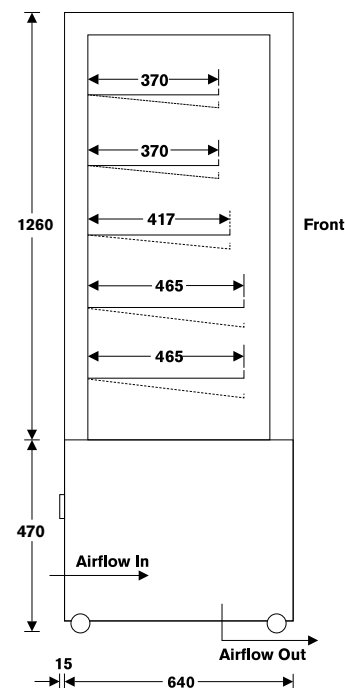

## TOWER: CHILLED

Standing at over 1.7 meters tall the Tower is a magnificent cabinet designed for maximum visual impact and floor space utilisation. Great for displaying both food and beverages.

**4°C operating temperature**

### STANDARD FEATURES

- › **GlassMax** minimalist canopy (more glass/less frame) that maximises the visibility of displayed food from all angles
- › **Mitrex** frame that is flush welded with mitred joints to give both robustness and a designer finish
- › Six food display levels: five shelves plus bottom trays; offering more extensive display area than comparable cabinets
- › Chrome wire shelving system that is height adjustable in 25mm increments and interchangeable between horizontal and tilted positions
- › **CrumbCatch** feature in bottom trays that collects falling crumbs and food
- › High quality European refrigeration components
- › Designed to operate at 3 - 5°C in room environments up to 32°C
- › Fan forced air flow for even temperature distribution
- › **ClearView** front glass for condensation control
- › Refrigeration optimised to provide a high humidity environment that maintains food quality for longer
- › **DuraCoat** protective coating on the refrigeration coil to prevent food acid corrosion
- › **SureVap** self-evaporating system for condensate—no drain required
- › Condenser air vented through base—no unsightly vents
- › **SlimLED** under-shelf LED strip lighting with 12V safety
- › Four split-level, rear sliding, double-glazed doors on friction-free, low wear tracks (doors removable for cleaning)
- › Mounted on swivel and lockable castors allowing easy movement of cabinet

### SIDE VIEW

Model	TC6	TC9	TC12
Length	600mm	900mm	1200mm
Depth*	640mm	640mm	640mm
Height	1730mm	1730mm	1730mm
Available Display Area	1.3m <sup>2</sup>	2.1m <sup>2</sup>	2.8m <sup>2</sup>
Power Connection	10A Plug	10A Plug	10A Plug