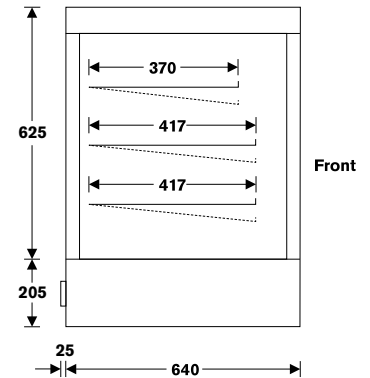

SIDE VIEW

minitek
REFRIGERATION TECHNOLOGY

DEVON: CHILLED COMPACT

This innovative and unique cabinet incorporates Festivé's leading MiniTek technology to deliver the most advanced and flexible counter top on the market—simply plug in and operate.

4°C operating temperature

Model	DCC9	DCC12	DCC15	DCC18	DCC24
Length	900mm	1200mm	1530mm	1770mm	2370mm
Depth*	640mm	640mm	640mm	640mm	640mm
Height	830mm	830mm	830mm	830mm	830mm
Available Display Area	1.35m²	1.85m²	2.4m²	2.7m²	3.7m²
Power Connection	10A Plug	10A Plug	10A Plug	10A Plug	10A Plug

*Add extra 25mm for protruding control panel, switches, and cable exit