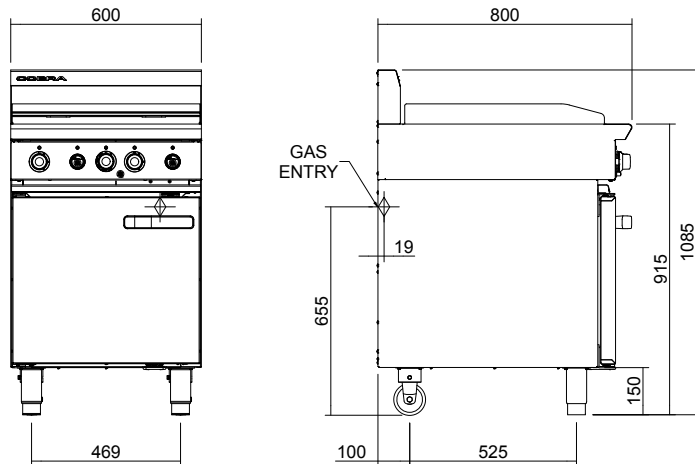

CR6B

600mm Griddle Gas Range Static Oven

CR6B

SPECIFICATIONS

Burners
Griddle Burners;
20MJ/hr, 5.5kW per 300mm section

Oven; 24MJ/hr, 6.7kW

Gas power (gross)
CR6B 64MJ/hr, 17.8kW

Oven dimensions
Width 460mm
Depth 615mm
Height 365mm

Rack size
450mm x 590mm
Rack positions 4

Gas connection
R 3/4 (BSP) male
130mm from RH side, 20mm from rear, and 655mm from floor

Dimensions
Width 600mm
Depth 800mm
Height 915mm
Incl. splashback 1085mm

Nett weight
109kg

Packing data
0.85m³, 140kg
Width 710mm
Depth 955mm
Height 1250mm

Gas types
Available in Natural gas and LP gas,
please specify when ordering
Other gas types on request

moffat.com.au
moffat.co.nz

Australia
moffat.com.au

Moffat Pty Limited
Victoria/Tasmania
740 Springvale Road
Mulgrave, Victoria 3170
Telephone +613-9518 3888
Facsimile +613-9518 3833
vsales@moffat.com.au

New South Wales
Telephone +612-8833 4111
nswsales@moffat.com.au

South Australia
Telephone +613-9518 3888
vsales@moffat.com.au

Queensland
Telephone +617-3630 8600
qldsals@moffat.com.au

Western Australia
Telephone +618-9413 2400
wasales@moffat.com.au

New Zealand
moffat.co.nz

Moffat Limited
Rolleston
45 Illinois Drive
Izone Business Hub
Rolleston 7675
Telephone +64 3-983 6600
Facsimile +64 3-983 6660
sales@moffat.co.nz

Auckland
Telephone +64 9-574 3150
sales@moffat.co.nz

Cert. No. AGA 6878G

In line with policy to continually develop and improve its products, Moffat Limited reserves the right to change specifications and design without notice.

© Copyright Moffat Ltd
AN.C.01.19 / 1598

an Ali Group Company

The Spirit of Excellence